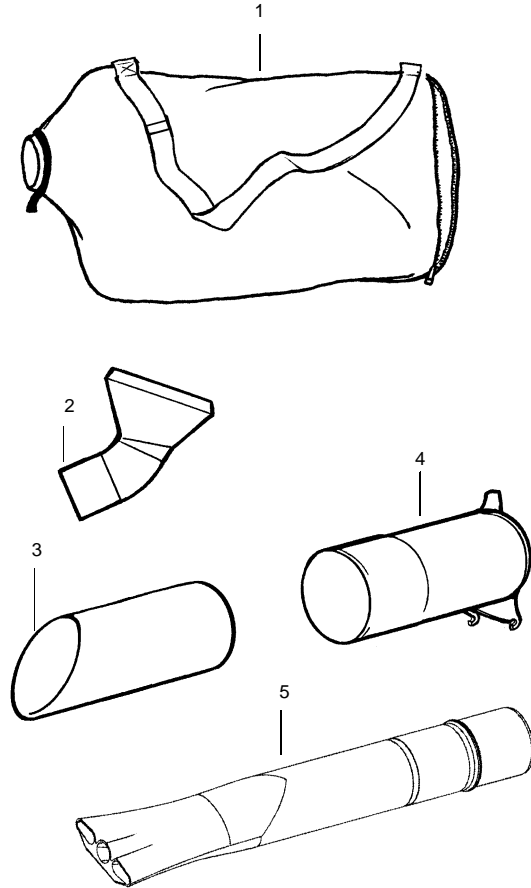

Ref.	Part No.	Description	Ref.	Part No.	Description
1.	530071459	Air Dam (kit)	21.	530402044	Spring-Cover Latch
2.	530071458	Gasket-Adapter (kit)	22.	530049617	Guide-Starter Rope
3.	530035561	Carburetor Adaptor	23.	530057313	Housing-Left
4.	530016309	Screw	24.	530036792	Isolator-Crankcase
5.	530071458	Gasket-Carburetor (kit)	25.	530049491	Assy-Fuel Tank
6.	530071632	Kit-Carb Ass'y. (C1Q-W11C)	26.	530049527	Gasket-Fuel Tank
7.	530056629	Air Box	27.	530049386	Fuel Cap w/Retainer
8.	530015849	Screw-Carb.	28.	530049656	Grommet-Shroud
9.	530049383	Filter-Air	29.	530069247	Kit-Line Carb/Purge
10.	530056581	Cover-Air Filter	30.	530069216	Kit-Line Tank/Purge
11.	530016349	Screw	31.	530095646	Assy-Fuel Pick-up
12.	530056641	Guard-Muffler	32.	530071459	Grommet-Fuel line (kit)
13.	530095469	Handle	Not Shown		
14.	530071459	Foam 71.1mm (kit)	---	---	Operator Manual
15.	530015886	Screw	---	530163916	Scan
16.	530049323	Isolator	---	530163917	Euro
17.	530071459	Foam 25.4mm (kit)	---	530057414	Warning Decal
18.	530015197	Nut			
19.	530016322	Knob-Blower			
20.	530057312	Housing-Right			

✓ = NEW PART NUMBER FOR THIS IPL

★ = REFER TO THE SERVICE REFERENCE INDICATED FOR MORE INFORMATION. (LOCATED AT END OF IPL)

Kit - Carburetor Assy # 530071632 - C1Q-W11C

Note: No Repair kits are available for this carburetor, please order the complete assembly part number 530-071632 (C1Q-W11C)

Assy - Vacuum

Ref.	Part No.	Description
1.	530095564	Assy-Vac. Bag w/strap
2.	530095470	Tube-Elbow Vac
3.	530094476	Tube-Lower Vac
4.	530056901	Tube-Upper Vac
5.	530095593	Tube-Blower