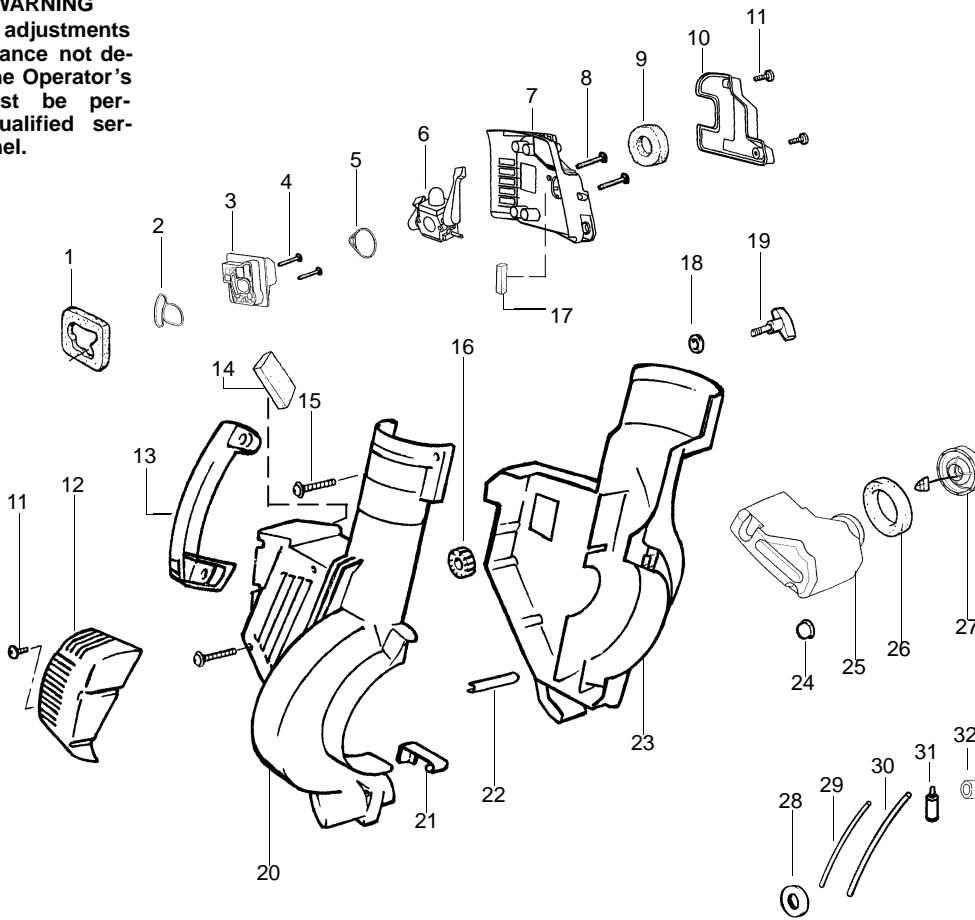

PARTS LIST NO. 530163937		 McCULLOCH. PARTS LIST	MODEL(s) MAC BVM 250
DATE 3/24/03	NEW		Note: Illustration may differ from actual model due to design changes PAGE NO. 1

⚠ WARNING

All repairs, adjustments and maintenance not described in the Operator's Manual must be performed by qualified service personnel.

Ref.	Part No.	Description	Ref.	Part No.	Description
1.	530071459	Air Dam (kit)	21.	530402044	Spring-Cover Latch
2.	530071458	Gasket-Adapter (kit)	22.	530049617	Guide-Starter Rope
3.	530035561	Carburetor Adaptor	23.	530057313	Housing-Left
4.	530016309	Screw	24.	530036792	Isolator-Crankcase
5.	530071458	Gasket-Carburetor (kit)	25.	530049491	Assy-Fuel Tank
6.	530071632	Kit-Carb Ass'y. (C1Q-W11C)	26.	530049527	Gasket-Fuel Tank
7.	530056629	Air Box	27.	530049386	Fuel Cap w/Retainer
8.	530015849	Screw-Carb.	28.	530049656	Grommet-Shroud
9.	530049383	Filter-Air	29.	530069247	Kit-Line Carb/Purge
10.	530056581	Cover-Air Filter	30.	530069216	Kit-Line Tank/Purge
11.	530016349	Screw	31.	530095646	Assy-Fuel Pick-up
12.	530056641	Guard-Muffler	32.	530071459	Grommet-Fuel line (kit)
13.	530095469	Handle	Not Shown		
14.	530071459	Foam 71.1mm (kit)	---	---	Operator Manual
15.	530015886	Screw	---	530163916	Scan
16.	530049323	Isolator	---	530163917	Euro
17.	530071459	Foam 25.4mm (kit)	---	530057414	Warning Decal
18.	530015197	Nut			
19.	530016322	Knob-Blower			
20.	530057312	Housing-Right			

✓ = NEW PART NUMBER FOR THIS IPL

★ = REFER TO THE SERVICE REFERENCE INDICATED FOR MORE INFORMATION. (LOCATED AT END OF IPL)

Kit - Carburetor Assy # 530071632 - C1Q-W11C

Note: No Repair kits are available for this carburetor, please order the complete assembly part number 530-071632 (C1Q-W11C)

Assy - Vacuum

Ref.	Part No.	Description
1.	530095564	Assy-Vac. Bag w/strap
2.	530095470	Tube-Elbow Vac
3.	530094476	Tube-Lower Vac
4.	530056901	Tube-Upper Vac
5.	530095593	Tube-Blower