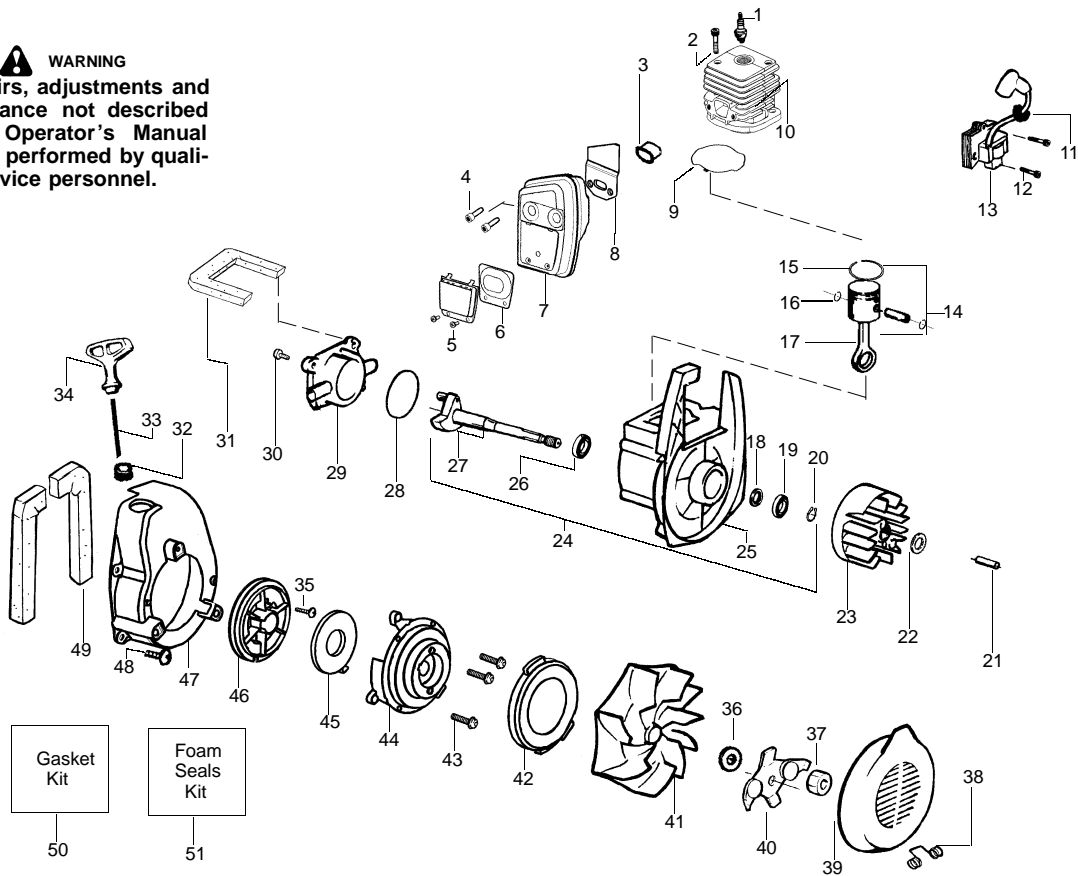

WARNING
All repairs, adjustments and maintenance not described in the Operator's Manual must be performed by qualified service personnel.

Ref.	Part No.	Description	Ref.	Part No.	Description	Ref.	Part No.	Description
1.	952030249	Spark Plug (RCJ-6Y)	21.	530016190	Spacer-Flywheel	40.	530095461	Assy-Mulch Blade
2.	530015953	Screw	22.	530015149	Washer	41.	530069817	Assy-Impeller
3.	530055191	Insulator-Heat	23.	530039209	Assy-Flywheel	42.	530056625	Seal-Ring
4.	530016387	Screw-Muffler-Internal	24.	530071456	Assy-Crankcase/Crank shaft (incl. 20,25,27)	43.	530016349	Screw
5.	530015241	Screw	25.	530012492	Assy-Crankcase (Incl. 18,19,26)	44.	530055101	Housing-Pulley
6.	530071593	Kit-Spark Screen (incl. #5)	26.	530032125	Bearing-Inner	45.	530042086	Spring-Starter
7.	530071600	Kit-Muffler (incl. 4,5,6, & 8)	27.	530012452	Assy-Crankshaft	46.	530071466	Kit-Starter Pulley
8.	530071458	Gasket-Baffle (kit)	28.	530071458	O-ring-C/case (kit)	47.	530055102	Fan Housing
9.	530071458	Gasket-Cylinder (kit)	29.	530012443	Cover-Crankcase	48.	530015810	Screw
10.	530012432	Cylinder	30.	530015810	Screw	49.	530071459	Foam-182mm (kit)
11.	530019182	Grommet-Ign. Module	31.	530071459	Foam-219mm (kit)	50.	530071458	Kit-Gasket (page 1 incl. 2, & 5) (page 2 incl. 8,9, & 28)
12.	530016357	Screw-Ignition Module	32.	530029182	Eyelet-Flange	51.	530071459	Kit-Foam Seals (page 1 incl. 1,14,17,32) (page 2 incl. 31 & 49)
13.	530035505	Ignition Module	33.	530071467	Kit-Rope			
14.	530071357	Kit-Piston (Incl. 15 & 16)	34.	530049488	Handle-Starter			
15.	530055120	Piston Ring	35.	530016391	Screw-Rope			
16.	530015162	Retainer-Piston Pin	36.	530016240	Washer-Belleville			
17.	530069945	Assy-Connecting Rod	37.	530626605	Nut			
18.	530071615	Kit-Crankcase Seal	38.	530402043	Spring-Return Cover			
19.	530055728	Bearing-Outer	39.	530049313	Inlet Door			
20.	530015941	Retainer Ring-C'chaft						

✓ = NEW PART NUMBER FOR THIS IPL

★ = REFER TO THE SERVICE REFERENCE INDICATED FOR MORE INFORMATION. (LOCATED AT END OF IPL)